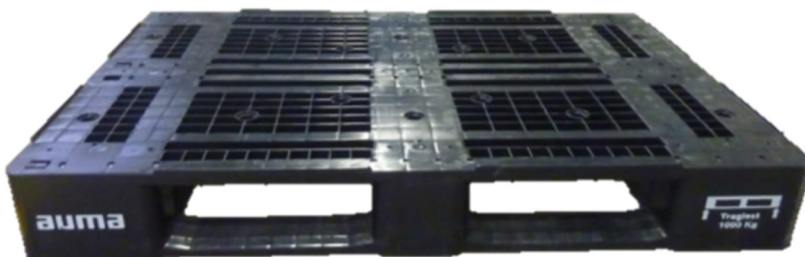

***Updating service not
applicable for printed
copies!***

Approved containers and load carriers

Approved load carriers

DB EPAL EUR pallets
1200x800

Use: Delivery of parts by external suppliers. The individual parts are packaged in cardboard boxes

Pallet-single-use/w.ledger-board-
800x1200x150

C000.569

Use: Delivery of parts by external suppliers. The individual parts/sub-assemblies are packaged in cardboard boxes

pallet-1200x800x150-D1_ECO

C001.638

Use: Delivery of parts by external suppliers. The individual parts can be stacked in layers or package in storage boxes or containers/cardboard boxes.

DB EPAL EUR cage pallet
1240x835x970-UIC435-3

C000.474